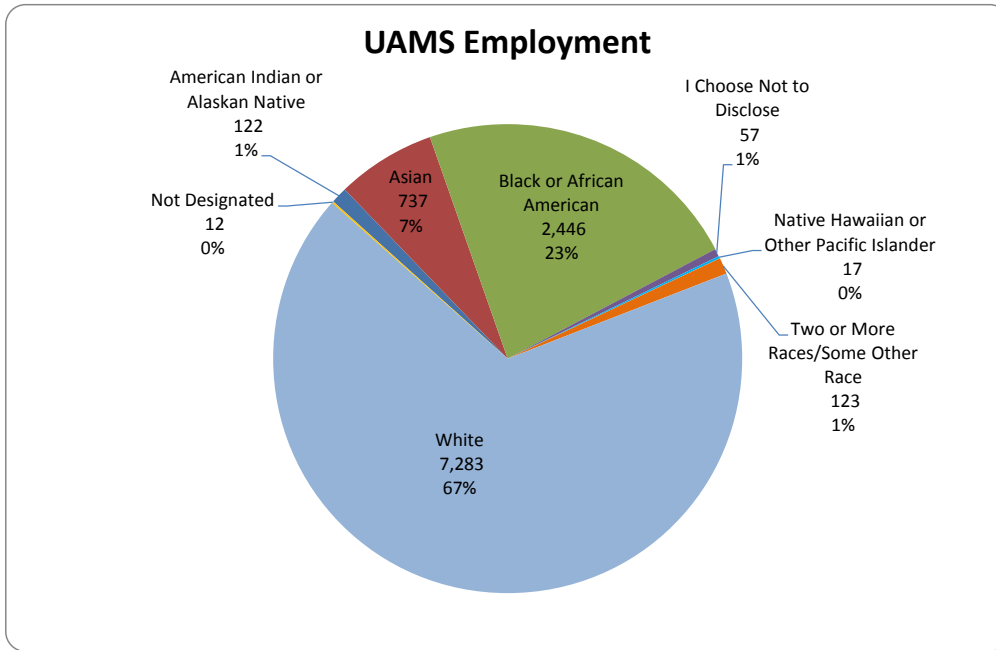

University of Arkansas for Medical Sciences  
 UAMS Employee Count by Race  
 June 2013

Source: Human Resources and Institutional Studies

Employee Count by Race	
American Indian or Alaskan Native	122
Asian	737
Black or African American	2,446
I Choose Not to Disclose	57
Native Hawaiian or Other Pacific Islander	17
Two or More Races/Some Other Race	123
White	7,283
Not Designated	12
<b>Grand Total</b>	<b>10,797</b>

Employee Count by Ethnicity	
Hispanic/Latino	232
Not Hispanic/Latino	10,557
Not Designated	8
<b>Grand Total</b>	<b>10,797</b>

Source: Human Resources and Institutional Studies  
 June 2013