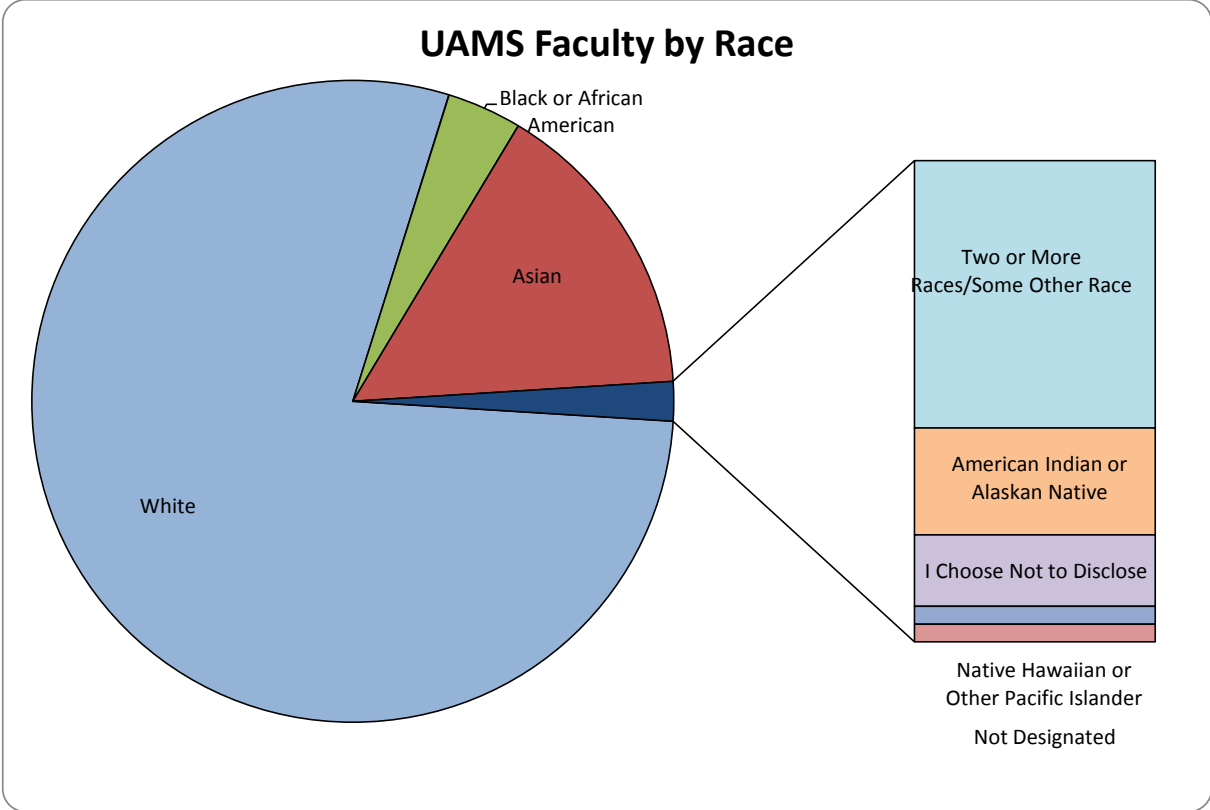

University of Arkansas for Medical Sciences
 UAMS Faculty Count by Race
 June 2013

Source: Human Resources and Institutional Studies

| Faculty | Count | Pct |
|---|--------------|--------|
| American Indian or Alaskan Native | 6 | 0.44% |
| Asian | 209 | 15.40% |
| Black or African American | 51 | 3.76% |
| I Choose Not to Disclose | 4 | 0.29% |
| Native Hawaiian or Other Pacific Islander | 1 | 0.07% |
| Two or More Races/Some Other Race | 15 | 1.11% |
| White | 1,070 | 78.85% |
| Not Designated | 1 | 0.07% |
| Grand Total | 1,357 | |