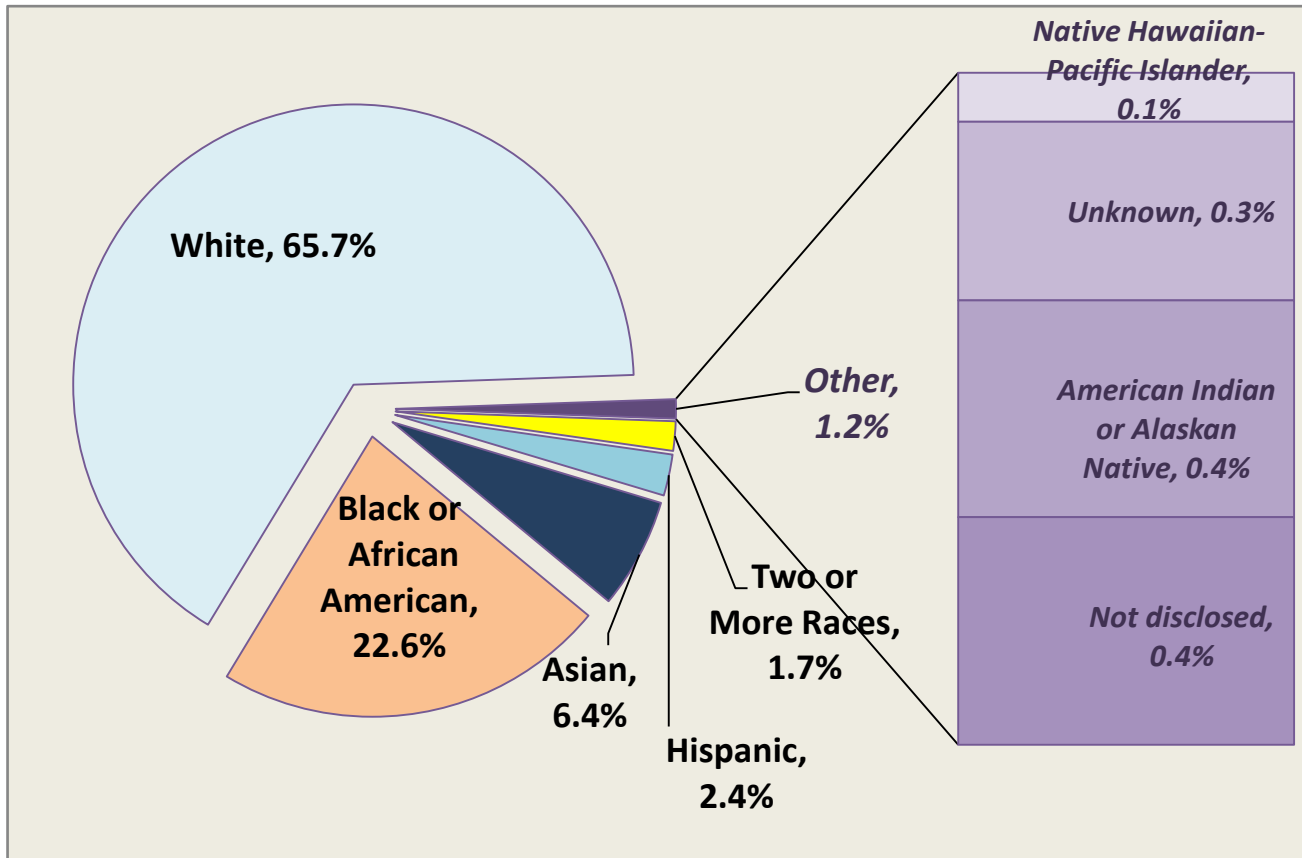

University of Arkansas for Medical Sciences

UAMS All Employees by Race, 2014

as of July 7, 2014

Source: Human Resources and Institutional Studies

All Employees	Count	Percentage
American Indian or Alaskan Native	40	0.4%
Asian	698	6.4%
Black or African American	2,483	22.6%
Hispanic	261	2.4%
Native Hawaiian or Other Pacific Islander	9	0.1%
White	7,202	65.7%
Two or More Races/Some Other Race	186	1.7%
Not disclosed	42	0.4%
Unknown	33	0.3%
Grand Total	10,954	100.0%