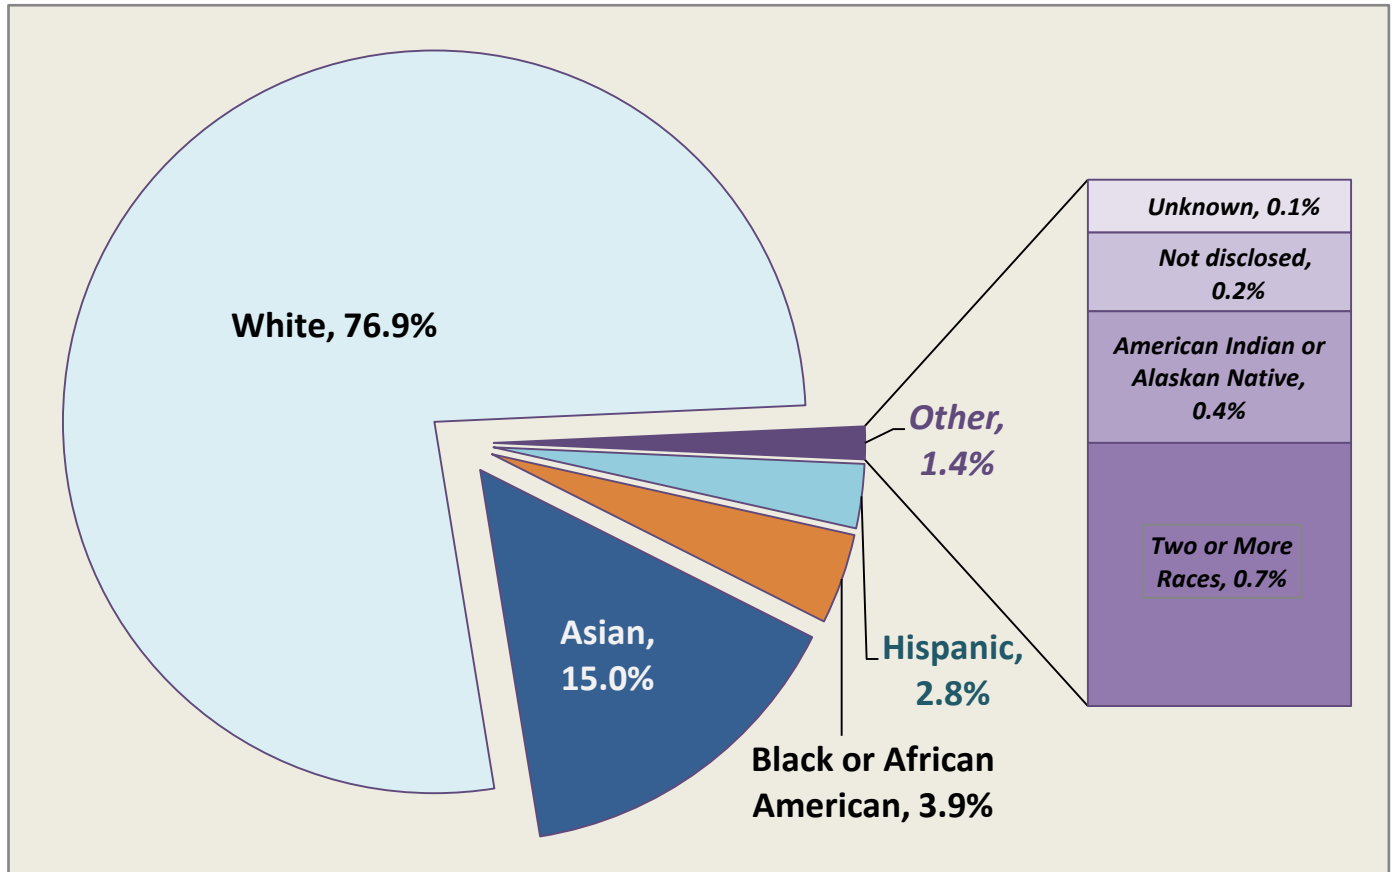

University of Arkansas for Medical Sciences

UAMS Faculty by Race, 2014

as of July 7, 2014

Source: Human Resources and Institutional Studies

Faculty	Count	Percentage
American Indian or Alaskan Native	5	0.4%
Asian	210	15.0%
Black or African American	55	3.9%
Hispanic	39	2.8%
Native Hawaiian or Other Pacific Islander	0	0.0%
White	1,077	76.9%
Two or More Races/Some Other Race	10	0.7%
Not disclosed	3	0.2%
Unknown	2	0.1%
Grand Total	1,401	100.0%