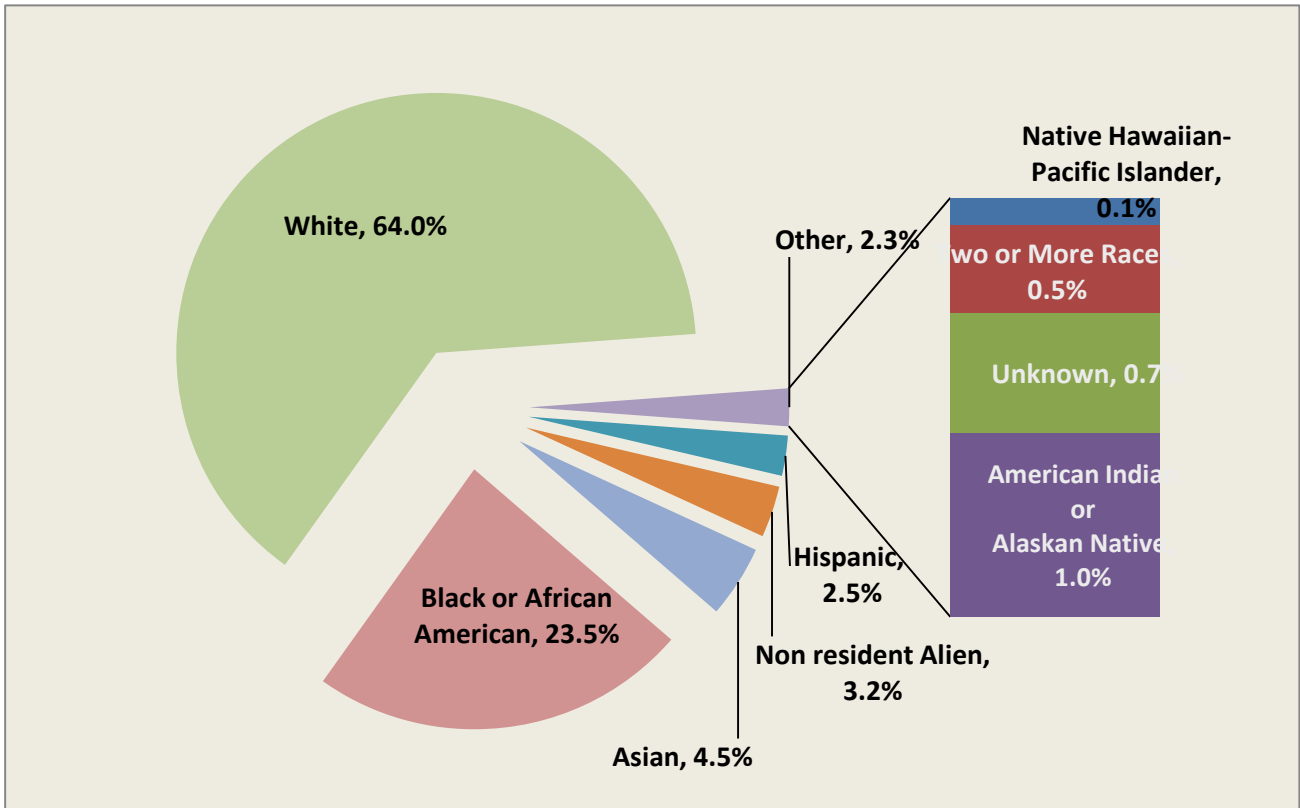

University of Arkansas for Medical Sciences

UAMS All Employees by Race, 2016

as of November 1, 2016

All Employees	Count	Percentage
American Indian or Alaskan Native	116	1.0%
Asian	516	4.5%
Black or African American	2,694	23.5%
Hispanic	286	2.5%
Native Hawaiian or Other Pacific Islander	17	0.1%
White	7,331	64.0%
Two or More Races/Some Other Race	56	0.5%
Non Resident Alien	367	3.2%
Unknown	76	0.7%
Grand Total	11,459	100.0%