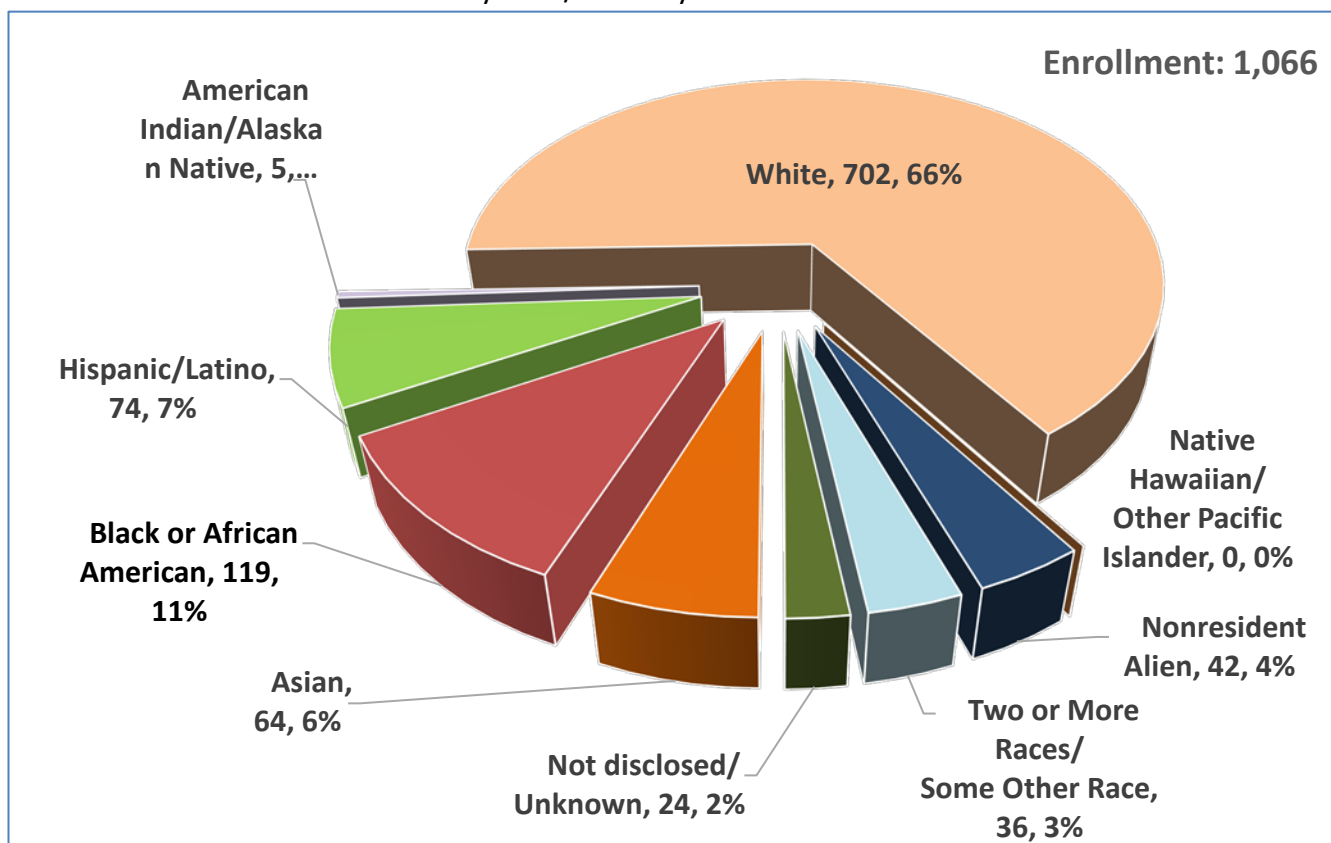

University of Arkansas for Medical Sciences  
 Summer 2021 Student Enrollment (as of June 1, 2021)

Summer 2021 Student Enrollment by Race/Ethnicity

Summer 2021 Student Enrollment by Race/Ethnicity and Gender

UAMS Summer 2021 Student Enrollment	Male (n=262)	Female (n=791)	Unknown (n=13)	TOTAL (n=1,066)
Asian	24	40	0	64
Black or African American	23	93	3	119
Hispanic/Latino	23	51	0	74
American Indian/Alaskan Native	1	4	0	5
White	155	538	9	702
Native Hawaiian/Other Pacific Islander	0	0	0	0
Nonresident Alien	17	25	0	42
Two or More Races/Some Other Race	10	26	0	36
Not disclosed/Unknown	9	14	1	24
<b>Total Student Counts</b>	<b>262</b>	<b>791</b>	<b>13</b>	<b>1,066</b>