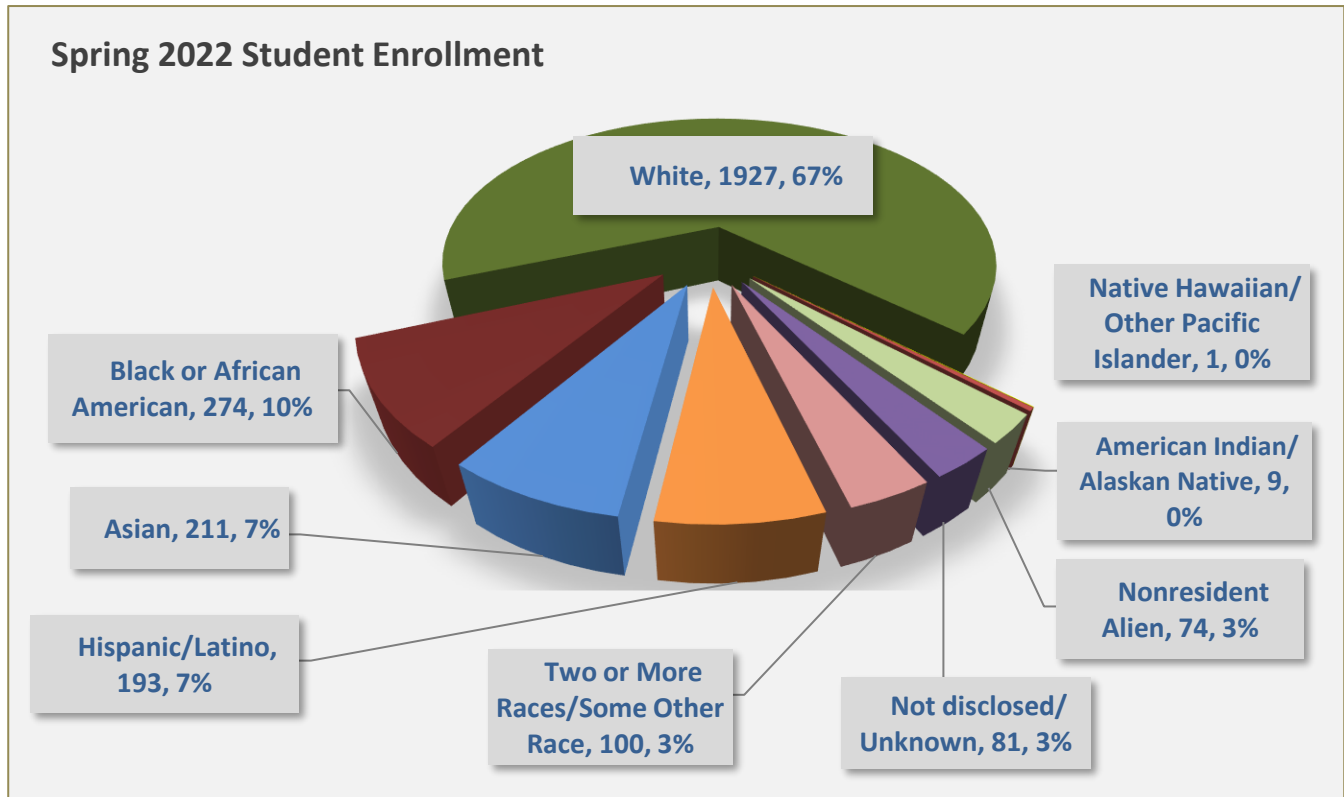

University of Arkansas for Medical Sciences
 Spring 2022 Student Enrollment (as of February 1, 2022)

Spring 2022 Student Enrollment by Race/Ethnicity

Spring 2022 Student Enrollment by Race/Ethnicity and Gender