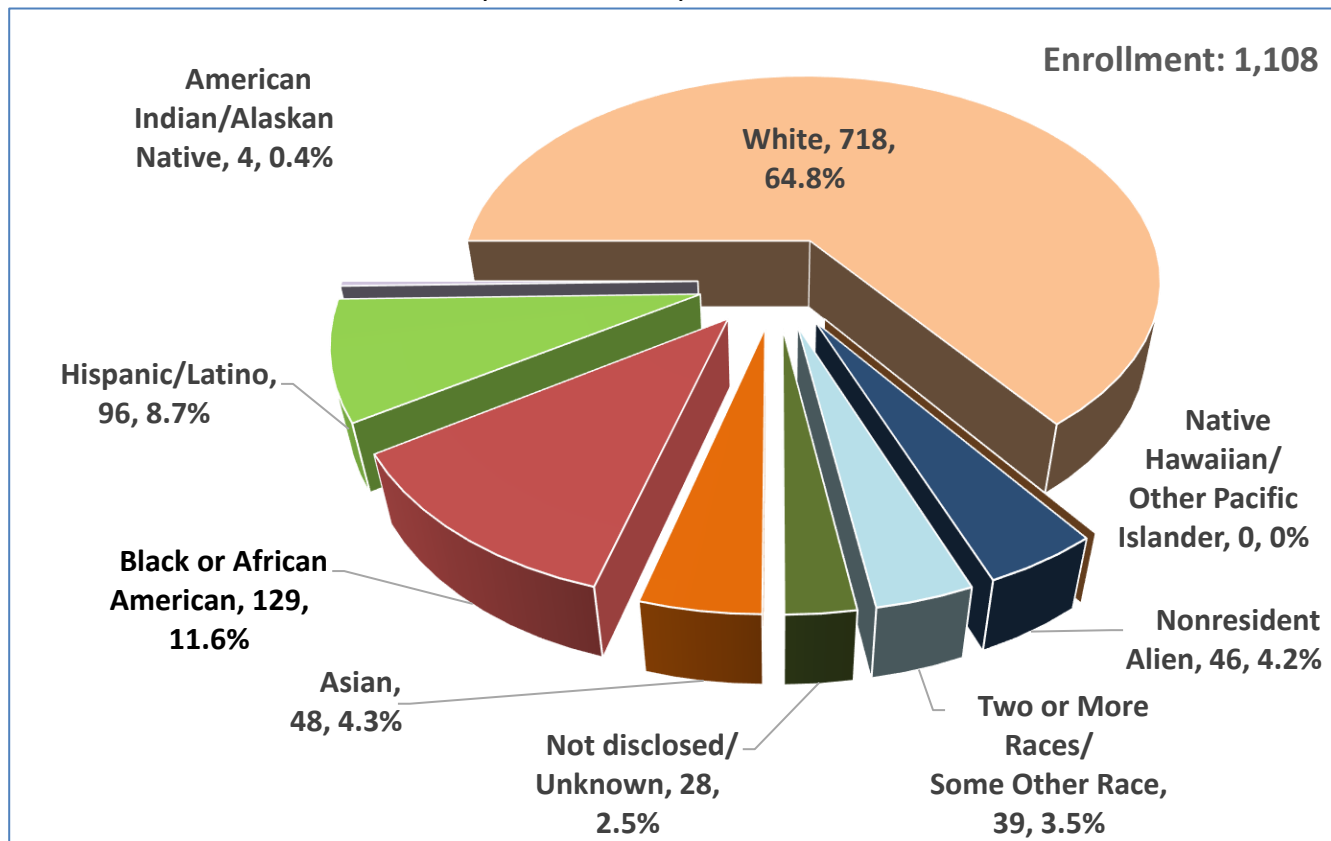

University of Arkansas for Medical Sciences
 Summer 2022 Student Enrollment (as of June 6, 2022)

Summer 2022 Student Enrollment by Race/Ethnicity

Summer 2022 Student Enrollment by Race/Ethnicity and Gender

UAMS Summer 2022 Student Enrollment	Male (n=277)	Female (n=822)	Unknown (n=9)	TOTAL (n=1,108)
Asian	18	30	0	48
Black or African American	19	109	1	129
Hispanic/Latino	27	69	0	96
American Indian/Alaskan Native	0	4	0	4
White	166	545	7	718
Native Hawaiian/Other Pacific Islander	0	0	0	0
Nonresident Alien	23	22	1	46
Two or More Races/Some Other Race	14	25	0	39
Not disclosed/Unknown	10	18	0	28
Total Student Counts	277	822	9	1,108