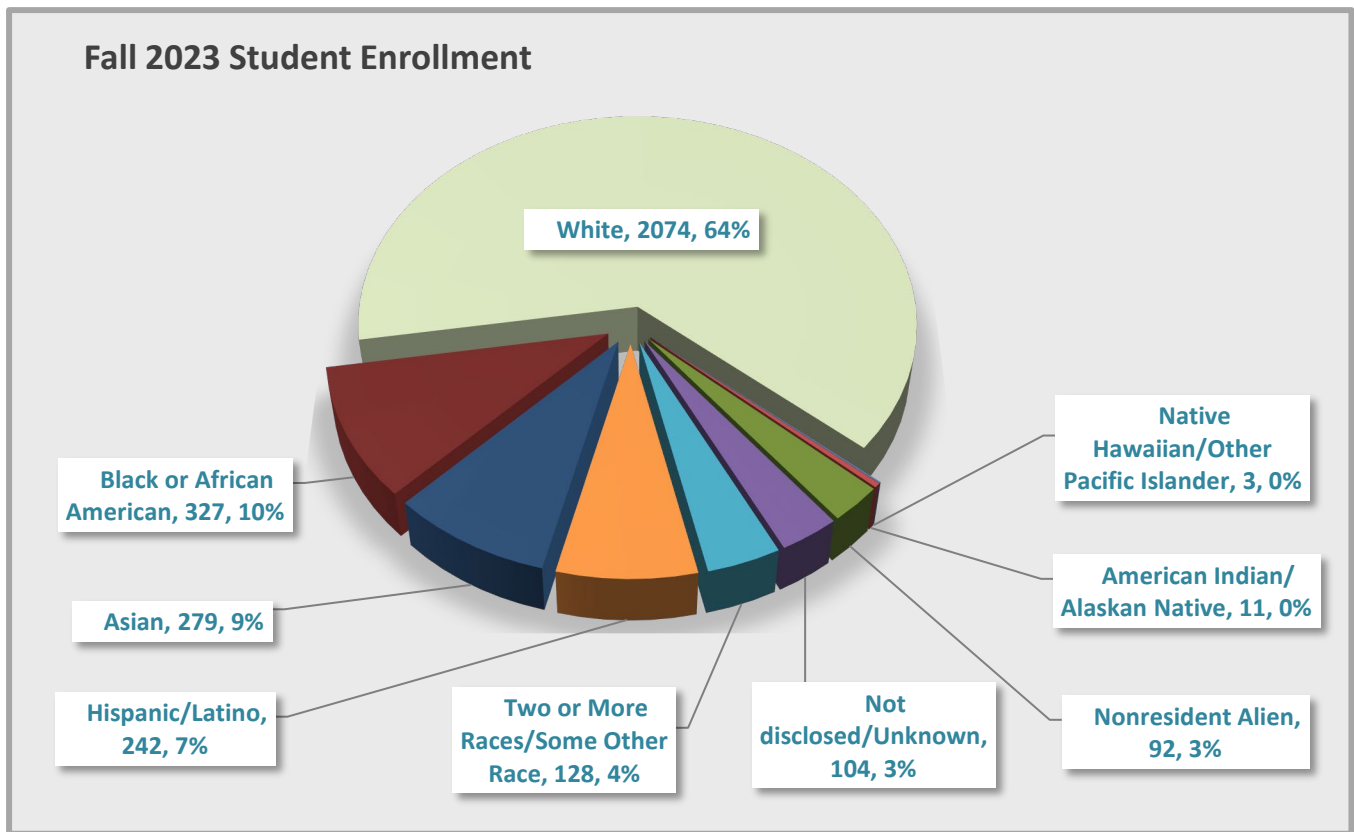

University of Arkansas for Medical Sciences
 Fall 2023 Student Enrollment (as of August 28, 2023)

Fall 2023 Student Enrollment by Race/Ethnicity

Fall 2023 Student Enrollment by Race/Ethnicity and Gender*