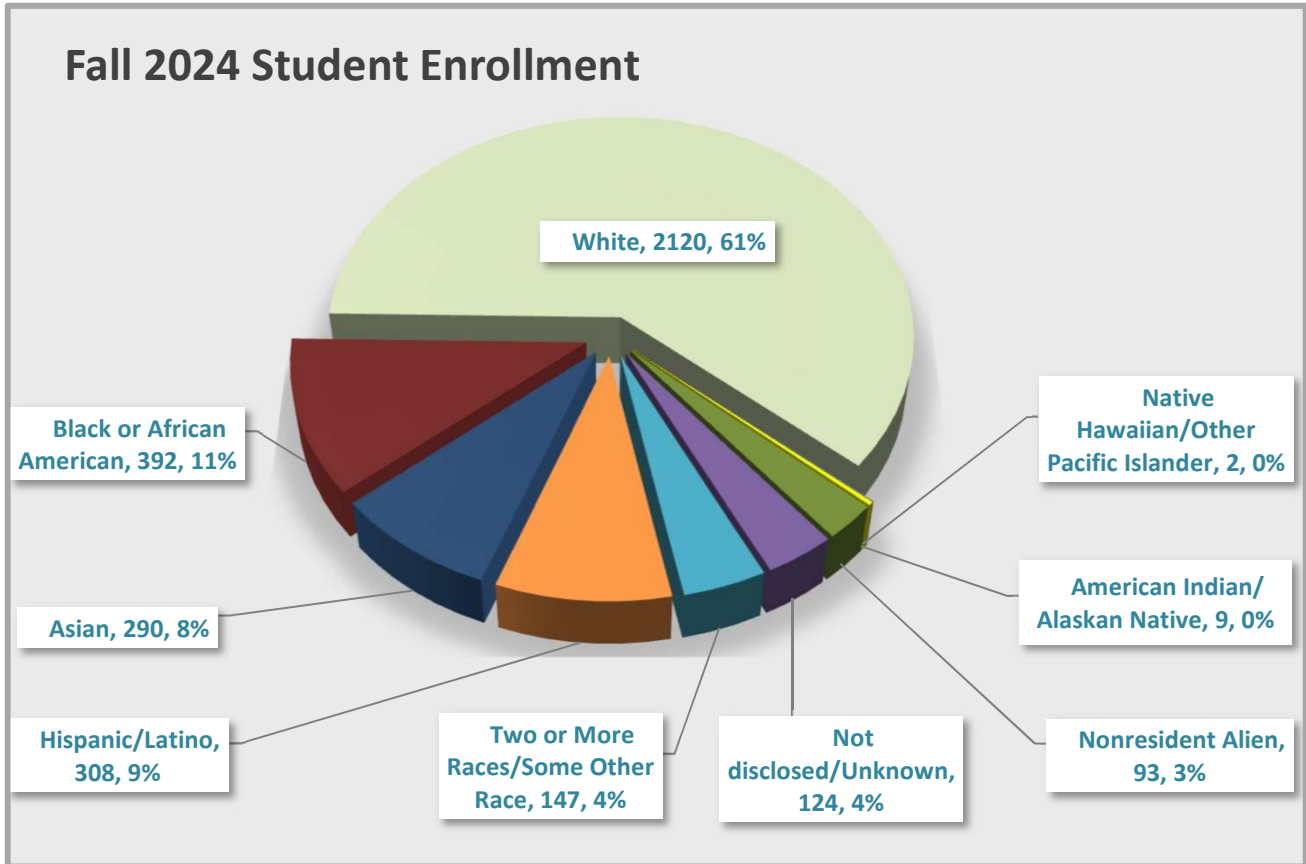

**2024 Student Enrollment by Race/Ethnicity**

**Fall 2024 Student Enrollment by Race/Ethnicity and Gender**

UAMS Fall 2024 Student Enrollment	Male (n=889)	Female (n=2593)	Unknown (n=3)	TOTAL (n=3485)
Asian	92	198	0	290
Black or African American	75	317	0	392
Hispanic/Latino	76	232	0	308
American Indian/ Alaskan Native	2	7	0	9
White	529	1588	3	2,120
Native Hawaiian/Other Pacific Islander	0	2	0	2
Nonresident Alien	38	55	0	93
Two or More Races/Some Other Race	44	103	0	147
Not disclosed/Unknown	33	91	0	124
<b>Total Student Counts</b>	<b>889</b>	<b>2,593</b>	<b>3</b>	<b>3,485</b>